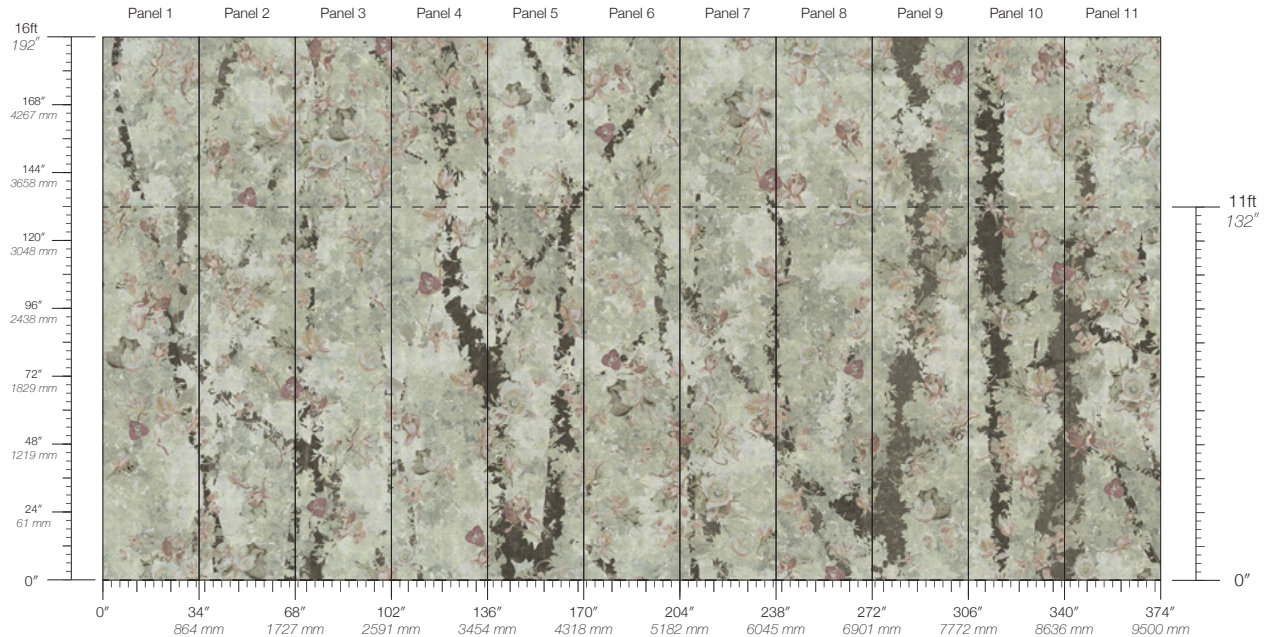

# Unami Sapling

Suitable for residential and some commercial projects

**COLOR**  
Sapling

**ITEM**  
7207

**CONTENT**  
Dutch Metal Leaf

**PANEL WIDTH**  
34" / 864 mm trimmed

**PANEL HEIGHT**  
132" / 3353 mm standard  
192" / 4877 mm extended